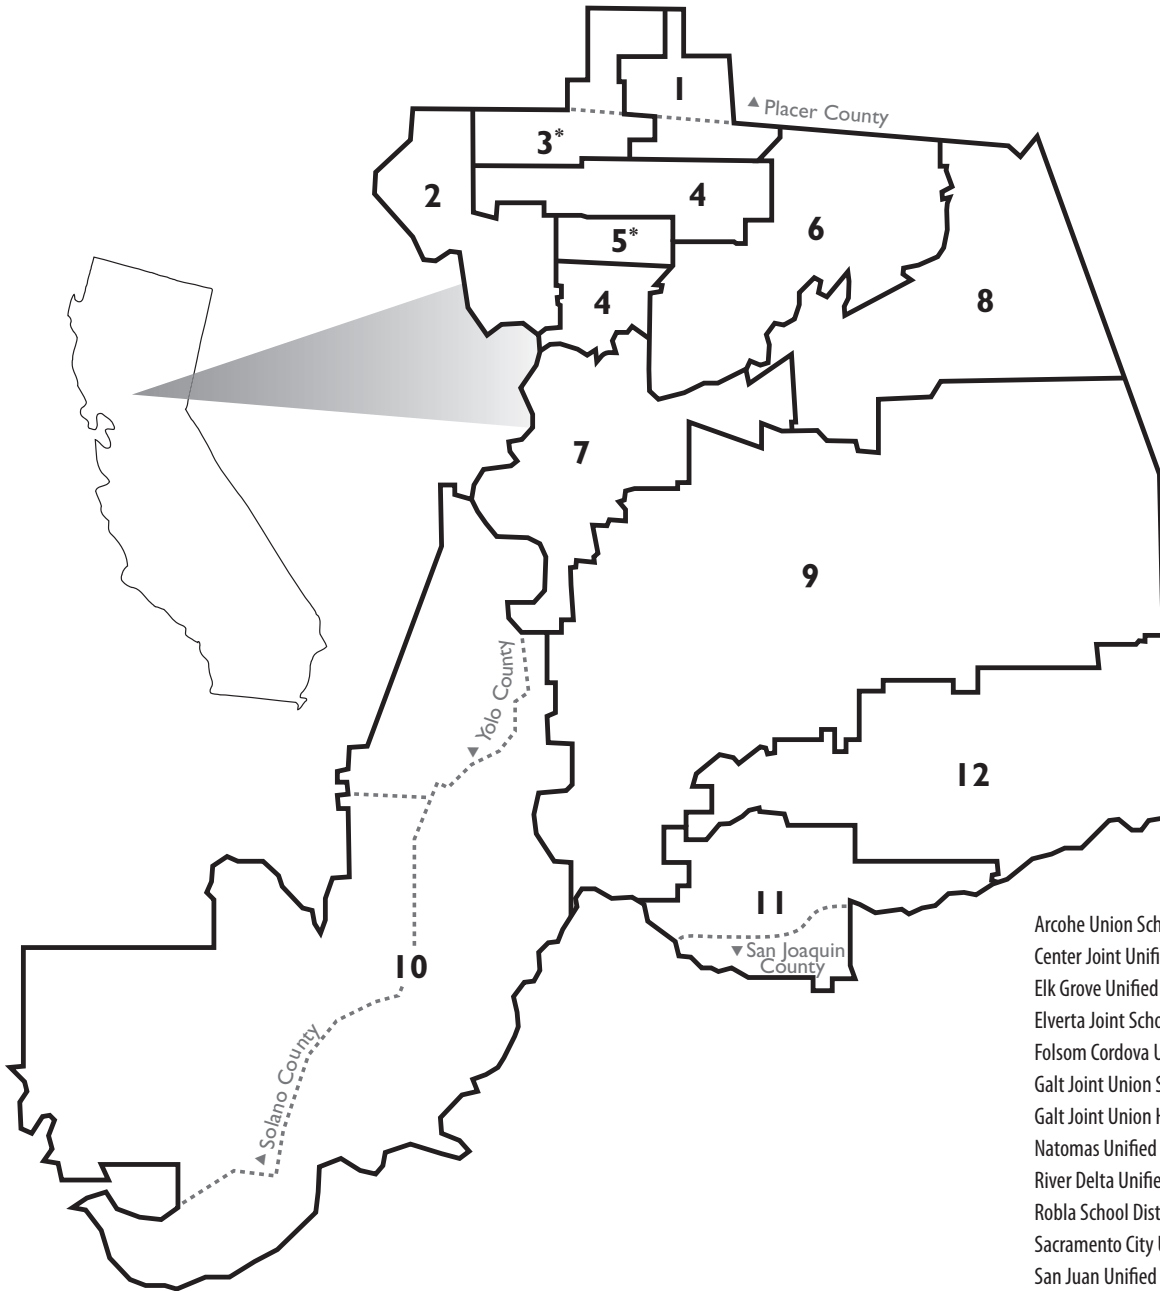

# Public School Districts

## Within Sacramento County

Arcohe Union School District	12
Center Joint Unified School District	1
Elk Grove Unified School District	9
Elverta Joint School District *	3
Folsom Cordova Unified School District	8
Galt Joint Union School District	11
Galt Joint Union High School District	11, 12
Natomas Unified School District	2
River Delta Unified School District	10
Robla School District *	5
Sacramento City Unified School District	7
San Juan Unified School District	6
Twin Rivers Unified School District	4

\* Feeds into the Twin Rivers Unified School District at the secondary level.

*Map is for display purposes only.*